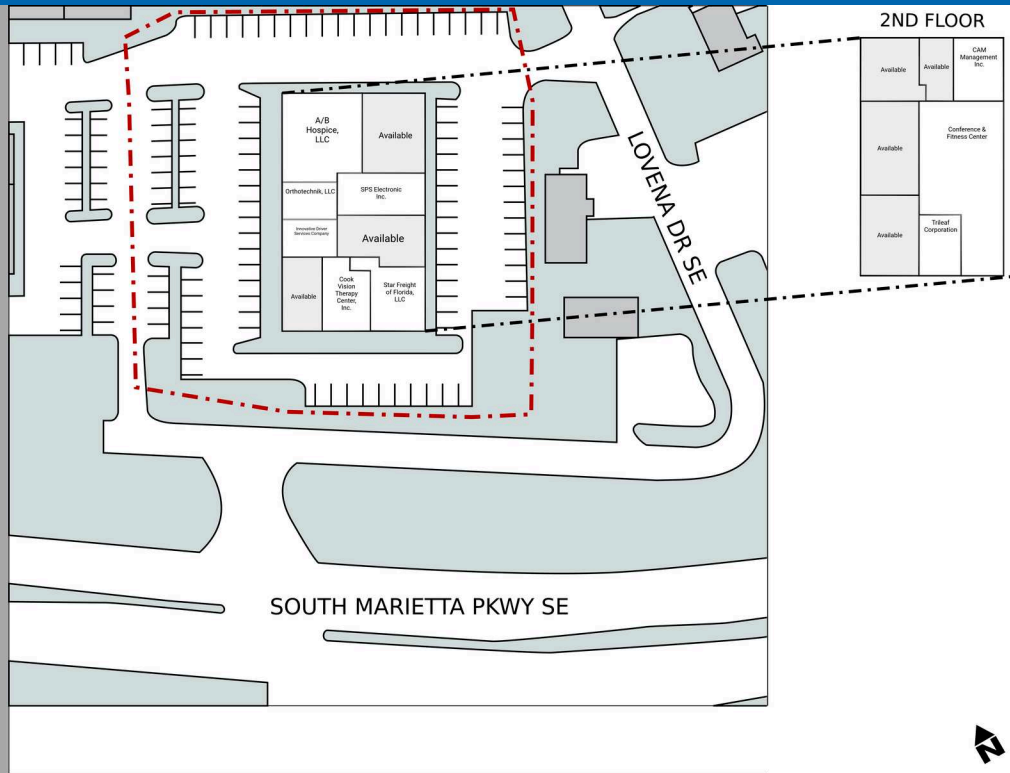

AMERICAN BUSINESS CENTER

1395 S MARIETTA PARKWAY #500 • MARIETTA, GA 30067

ARDEN | LOGISTICS
PARKS

Square Footage / Acres: 272,113 sqft & 19.33 Acres

Year Built: 1983

of Buildings: 6

American Business Center is a flex industrial park situated on 25 acres with 6 single-story and 3 two-story buildings.

- Access to I-75 & I-285
- Located within 5 miles of the Atlanta Braves baseball stadium, SunTrust Park, and the surrounding mixed-use development.
- Break area and fitness facility available to all tenants
- Conference center with complimentary Wi-Fi
- Dock high and drive-in doors - suite dependent
- Approximate clear height of 12-14 feet
- Responsive and dedicated on-site management and maintenance engineer

Property Summary

AVAILABLE SF	1,081-4,065 SF
BUILDING SIZE	272,113 SF
YEAR BUILT	1983
MARKET	Marietta

For more information, please contact:

TARA HEALY

LEASING CONTACT

P. 404.682.3430

E. TARA.HEALY@CUSHWAKE.COM

BUILDING	SUITE	TOTAL SIZE
1395 S. Marietta Pkwy #200	213	2,338
1395 S. Marietta Pkwy #200	252	3,057

AMERICAN BUSINESS CENTER

1395 S MARIETTA PARKWAY #500 • MARIETTA, GA 30067

■ AVAILABLE ■ OCCUPIED

Current Availabilities