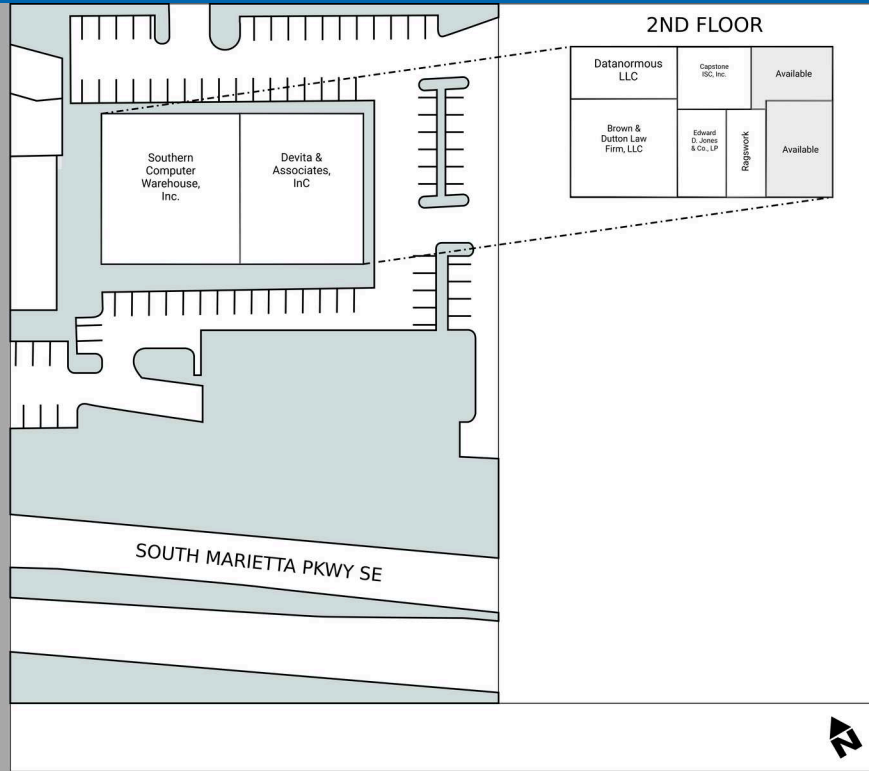

1395 S MARIETTA PARKWAY #500 • MARIETTA, GA 30067

■ AVAILABLE ■ OCCUPIED

Current Availabilities

BUILDING	SUITE	TOTAL SIZE
1395 S Marietta #500	203	1,766

AMERICAN BUSINESS CENTER

1395 S MARIETTA PARKWAY #500 • MARIETTA, GA 30067

Current Availabilities

BUILDING	SUITE	TOTAL SIZE
1395 S Marietta #300	210	4,065
1395 S Marietta #300	212	2,189