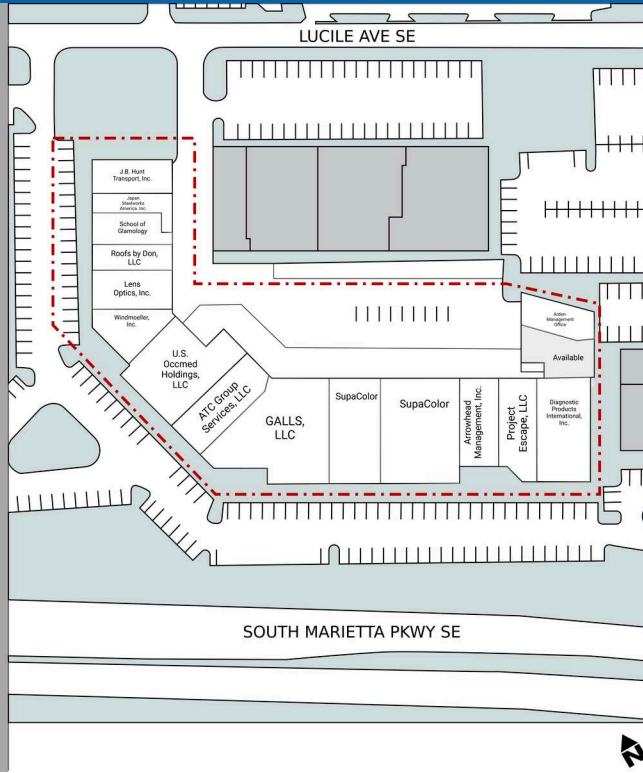

AMERICAN BUSINESS CENTER

1395 S MARIETTA PARKWAY #500 • MARIETTA, GA 30067

■ AVAILABLE   ■ OCCUPIED

Current Availabilities

BUILDING	SUITE	TOTAL SIZE
1395 S. Marietta Pkwy #200	213	2,338
1395 S. Marietta Pkwy #200	252	3,057