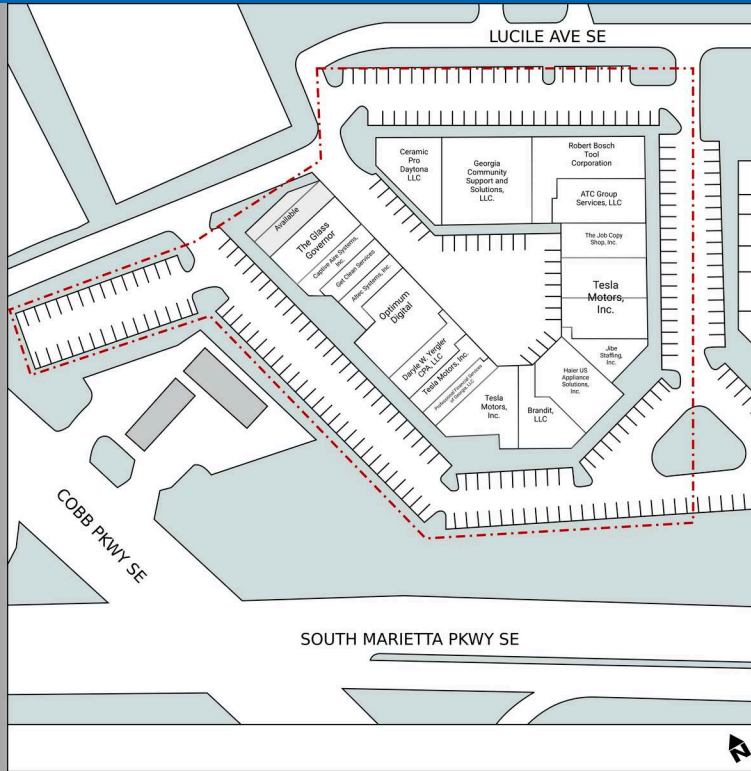

AMERICAN BUSINESS CENTER

1395 S MARIETTA PARKWAY #500 • MARIETTA, GA 30067

■ AVAILABLE   ■ OCCUPIED

Current Availabilities

BUILDING	SUITE	TOTAL SIZE
1395 S. Marietta Pkwy #100	101, 102	3,475