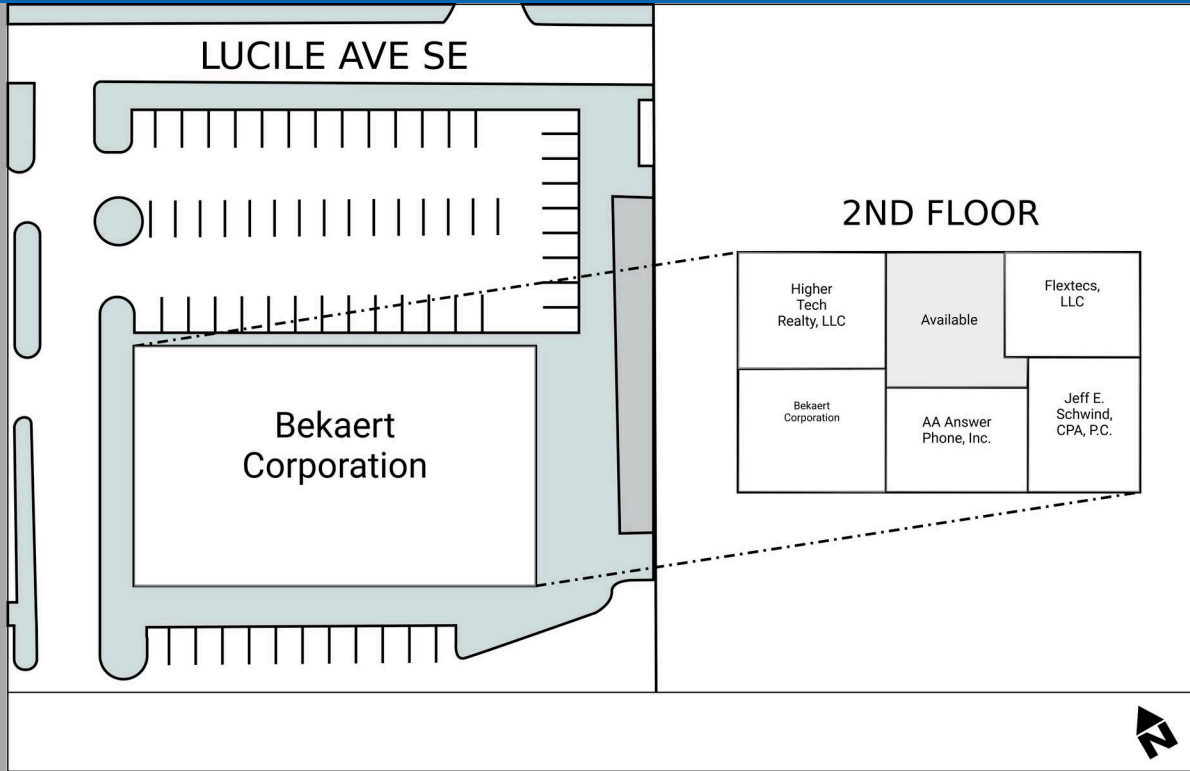

AMERICAN BUSINESS CENTER

1395 S MARIETTA PARKWAY #500 • MARIETTA, GA 30067

■ AVAILABLE   ■ OCCUPIED

Current Availabilities

BUILDING	SUITE	TOTAL SIZE
1395 S Marietta #500	203	1,766